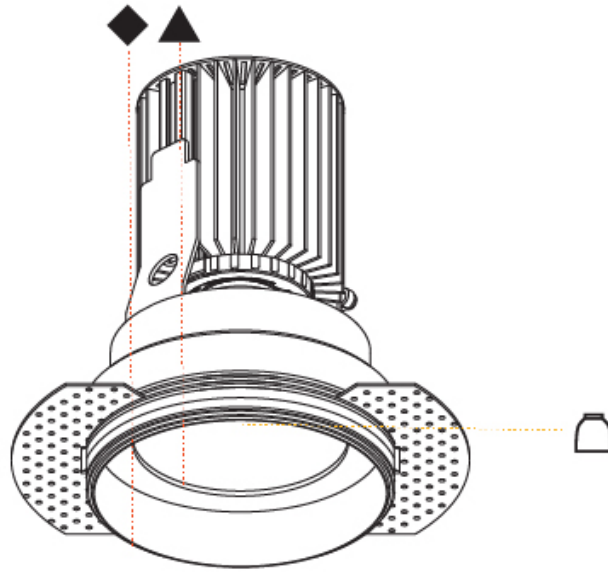

OIKO STANDARD TRIMLESS

A35431-

PROJECT _____

TYPE _____

SPECIFIER _____

QUANTITY _____

DATE _____

A