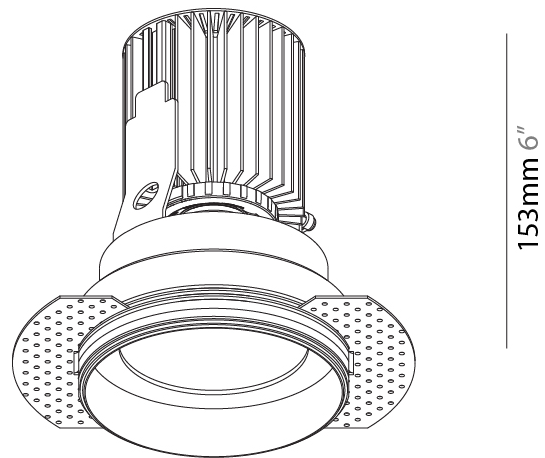

PHYSICAL

Shape: Round
Diameter (mm): 100
Diameter (in): 3 15/16
Height (mm): 153
Height (in): 6
Ceiling Thickness (mm): 10 / 12.5 / 15
Ceiling Thickness (in): 3/8 or 1/2 or 9/16
Min. Recessing Depth (mm): 170
Min. Recessing Depth (in): 6 11/16
Light Distribution: Downlight
Weight (kg): 0.6
Weight (lbs): 1.322
Fixture Finish: SSR / BKV / CWI / CRY / HAB / UFT / ITA / RUA / FTG / MYG / LOD / PUS / FRO / FUP / KIA / POP / BLS / SPG / MEY / GOH / GUM / CHC / COM / ABZ / JAG / OBR / MOS / ROR
Fixture Material: Aluminum Die Cast
Cut-out Measurements: 111mm / 4 3/8" Diameter
Upon Request: Unique Sizes Unique Ceiling Thickness

ELECTRICAL

Lamp Type: LED (Zhaga Standard)
Input Wattage (W): 20.9
Total Output Wattage (W): 18.7
Dimming: Tri-Mode (Non-Dimming and Phase Dimming (120Vac only) and 0-10V Dimming)
Driver Included: No
Driver Location: Recessed Housing
Driver Type: Constant Current - Universal
Driver Class: Class 2
Housing: See components
Input Voltage (V): 120 - 277
Constant Current (MA): 500

LED

Color Temperature (°K): 2700 / 3000 / 3500 / 4000
Max. Delivered Lumen (lm): 1630 / 1670 / 1754 / 1790
CRI: >90 CRI
Lamp Life (hrs): 50000
Upon Request: Special Color Temperature RGB-W Tunable White Special LED

OPTICAL

Reflector°: 18 / 26 / 40

RATINGS AND CERTIFICATIONS

Certified By: Certified for North American Standards
IP rating: IP20

Ø 100mm 3 15/16"

Ø 155mm 6 1/8"