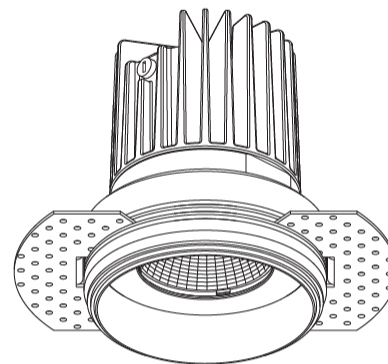

PHYSICAL

Shape: Round
Diameter (mm): 65
Diameter (in): 2 5/16
Height (mm): 90
Height (in): 3 9/16
Ceiling Thickness (mm): 10 / 12.5 / 15
Ceiling Thickness (in): 3/8 or 1/2 or 9/16
Min. Recessing Depth (mm): 110
Min. Recessing Depth (in): 4 15/16
Light Distribution: Downlight
Weight (kg): 0.312
Weight (lbs): 0.687
Fixture Finish: SSR / BKV / CWI / CRY / HAB / UFT / ITA / RUA / FTG / MYG / LOD / PUS / FRO / FUP / KIA / POP / BLS / SPG / MEY / GOH / GUM / CHC / COM / ABZ / JAG / OBR / MOS / ROR
Fixture Material: Aluminum Die Cast
Cut-out Measurements: 79mm / 3 1/8"

ELECTRICAL

Lamp Type: LED (Zhaga Standard)
Input Wattage (W): 15.5
Total Output Wattage (W): 14
Dimming: Tri-Mode (Non-Dimming and Phase Dimming (120Vac only) and 0-10V Dimming)
Driver Included: No
Driver Location: Recessed Housing
Driver Type: Constant Current - Universal
Driver Class: Class 2
Input Voltage (V): 120 - 277
Constant Current (MA): 500

LED

Color Temperature (°K): 2700 / 3000 / 3500 / 4000
Max. Delivered Lumen (lm): 930 / 960 / 1009 / 1030
Nominal Lumen (lm): 1386 / 1438 / 1511 / 1542
CRI: >90 CRI
Lamp Life (hrs): 50000
Upon Request: Special Color Temperature RGB-W Tunable White Special LED

OPTICAL

Reflector: 20 / 40 / 60
Adjustability: Fixed

RATINGS AND CERTIFICATIONS

Certified By: Certified for North American Standards
IP rating: IP44
Upon Request: Special Beam Angles

90mm 3 9/16"

Ø 65mm 2 5/16"

Ø 115mm 4 1/2"